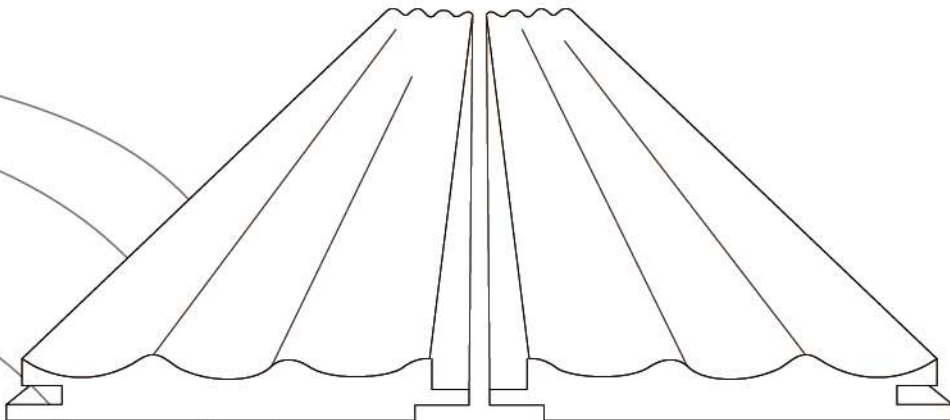

ASMAR WOOD PROFILES
AGT WALL PROFILES

ABOUT

Wall profiles are also known as the most economical method among wall decorations. Using a wooden wall profile to decorate any wall in your home in a stylish way and at the same time easily add texture will be more economical than other coating materials and will create a more elegant and aesthetic appearance.

You only need to have wall profiles and mounting elements. It can be implemented almost as easily as putting two pieces of a puzzle together. Moreover, they are very practical as they can be installed piece by piece as well as easily disassembled and applied to other areas when desired. Therefore, it is possible to reuse the same wall profiles when you want to make decoration changes in different areas of the house.

AGT Wall Profiles has the Greenguard certificate, which contributes to the creation of healthier interiors.

DIMENSIONS

LB3771

1.8cm x 280cm x 12.1cm

LB3821

1.8cm x 280 cm x 12.8cm

LB2050

1.8cm x 280 cm x 14cm