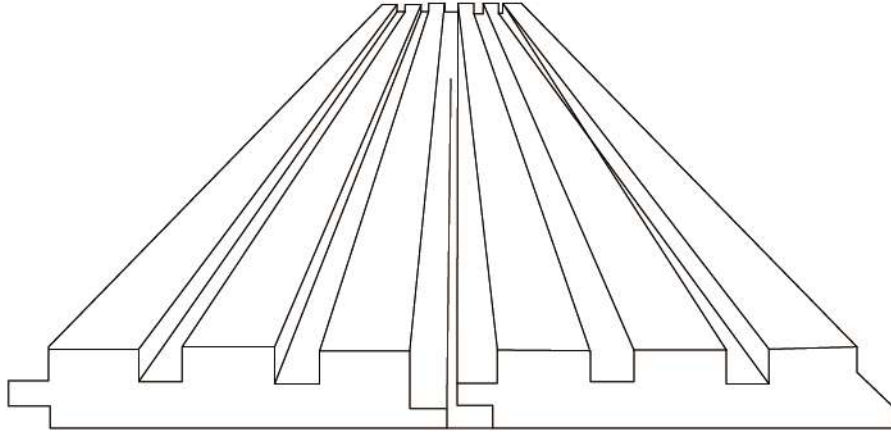

ASMAR WOOD PROFILES
AGT WALL PROFILES

ABOUT

Wall profiles are also known as the most economical method among wall decorations. Using a wooden wall profile to decorate any wall in your home in a stylish way and at the same time easily add texture will be more economical than other coating materials and will create a more elegant and aesthetic appearance.

You only need to have wall profiles and mounting elements. It can be implemented almost as easily as putting two pieces of a puzzle together. Moreover, they are very practical as they can be installed piece by piece as well as easily disassembled and applied to other areas when desired. Therefore, it is possible to reuse the same wall profiles when you want to make decoration changes in different areas of the house.

AGT Wall Profiles has the Greenguard certificate, which contributes to the creation of healthier interiors.

DIMENSIONS

LB3771

1.8cm x 280cm x 12.1cm

LB3821

1.8cm x 280 cm x 12.8cm

LB2050

1.8cm x 280 cm x 14cm